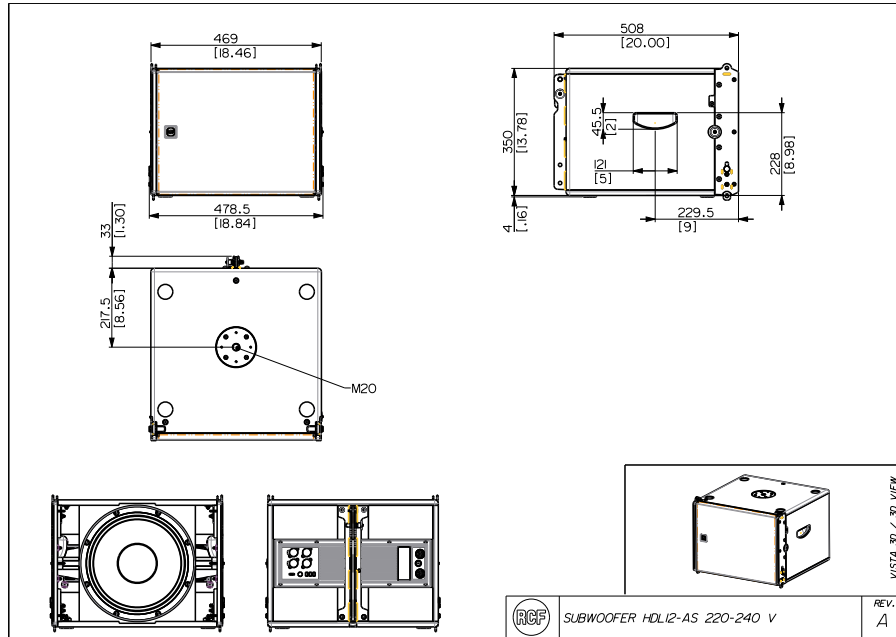

Part Number

13000505 HDL12-AS
13000510 HDL12-AS

220-240 V
115 V

Black
Black

EAN 8024530014650
EAN 8024530014728

HDL 12-AS

ACTIVE FLYABLE HIGH POWER SUBWOOFER

Line Art 2D

TECHNICAL SPECIFICATIONS

Acoustical specifications	Frequency Response	40 Hz ÷ 120 Hz
	Max SPL @ 1m	131 dB
Transducers	Woofer	1 x 12", 3.0" v.c
Input/Output section	Input signal	bal/unbal
	Input connectors	XLR
	Output connectors	XLR
	Input sensitivity	-2 dBu/+4 dBu
Processor section	Hi-Pass Frequencies	40Hz
	Low-Pass Frequencies	80Hz, 110Hz
	Protections	Thermal, RMS
	Limiter	Soft Limiter
	Controls	Volume, EQ, Phase, Xover
Power section	Total Power	1400 W Peak, 700 W RMS
	Low frequencies	1400 W Peak, 700 W RMS
	Cooling	Convection
	Connections	Powercon IN/OUT
Standard compliance	Safety agency	CE compliant
Physical specifications	Cabinet/Case Material	Baltic birch plywood
	Hardware	Array fittings, pole 1 X M20
	Handles	2 side
	Grille	Steel
	Color	Black, White
Size / Weight	Height	379 mm / 14.92 inches
	Width	470 mm / 18.5 inches
	Depth	508 mm / 20 inches
	Weight	25 kg / 55.12 lbs